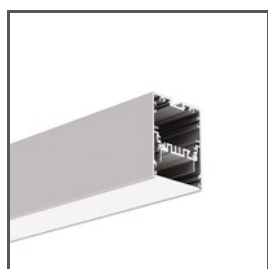

MOD-50
18047