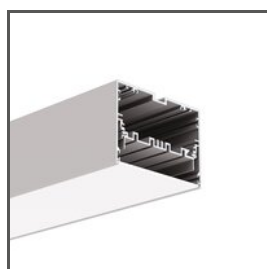

RELATED SYSTEMS > GENERAL LIGHTING SYSTEMS

MOD-100
18049