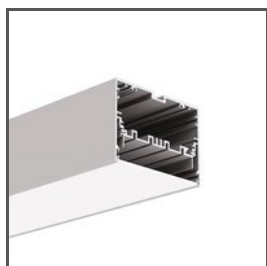

MOD-100
A18049