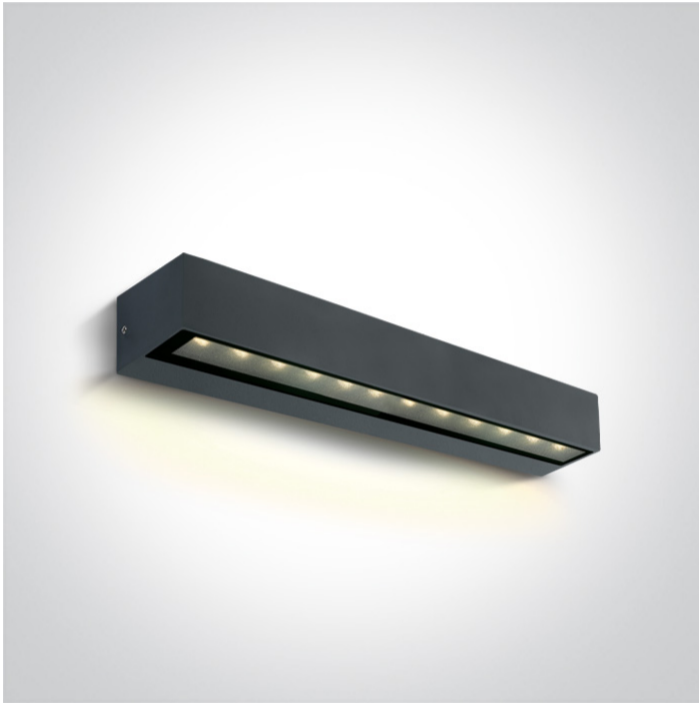

New 2023 Edition 2>Wall & Ceiling LED

67526A2/AN/W

9W Wall light, IP65.

Complete with 500mA driver.

Complies with standard EN60598-1 and any other specific standards.

Downloads

Dimensions

Physical Specification

| | |
|--------------|--------------------|
| Item Group | New 2023 Edition 2 |
| Family | Wall & Ceiling LED |
| Order Code | 67526A2/AN/W |
| Colour | Anthracite |
| Material | Die Cast |
| Shape | Rectangular |
| Length | 380mm |
| Width | 76mm |
| Height | 66mm |
| Surface Wall | Yes |
| Indoor | Yes |
| Outdoor | Yes |