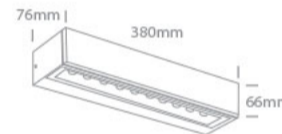

New 2023 Edition 2>Wall & Ceiling LED

67526A2/AN/W

9W Wall light, IP65.

Complete with 500mA driver.

Complies with standard EN60598-1 and any other specific standards.

Downloads

Dimensions

Physical Specification

| | |
|--------------|--------------------|
| Item Group | New 2023 Edition 2 |
| Family | Wall & Ceiling LED |
| Order Code | 67526A2/AN/W |
| Colour | Anthracite |
| Material | Die Cast |
| Shape | Rectangular |
| Length | 380mm |
| Width | 76mm |
| Height | 66mm |
| Surface Wall | Yes |
| Indoor | Yes |
| Outdoor | Yes |