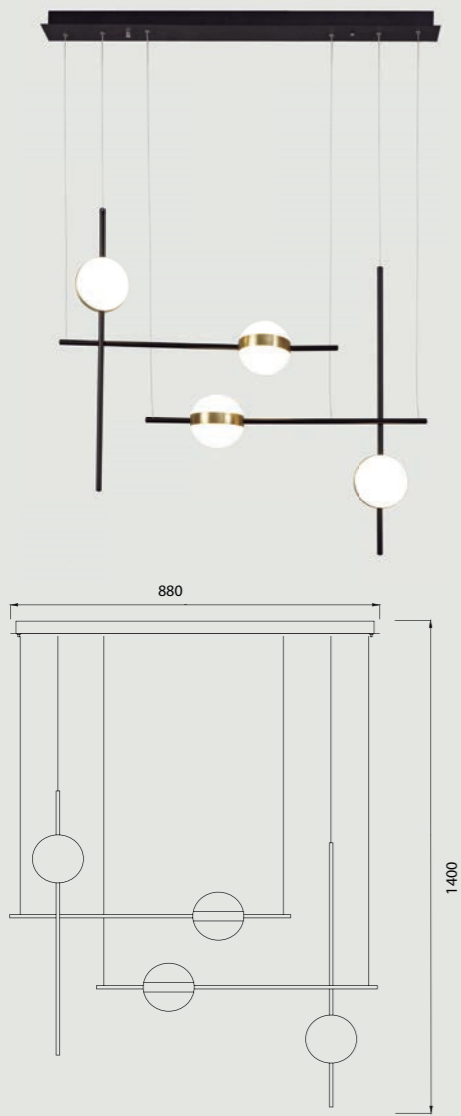

7160 Oro/Negro-Gold/Black
LED 32W 2400lm

7161 Oro/Negro-Gold/Black
LED 32W 2400lm

Metal/Acrílico-Metal/Acrylic 220-240V~50/60Hz CRI >80

7162 Oro/Negro-Gold/Black
LED 32W 2400lm

Metal/Acrílico-Metal/Acrylic 220-240V~50/60Hz CRI >80

CUBA
3000K

Aplique/Sobremesa-Wall Lamp/Table Lamp

7163 Oro/Negro-Gold/Black
LED 8W 600lm

7164 Oro/Negro-Gold/Black
LED 8W 600lm

Metal/Acrílico-Metal/Acrylic 220-240V~50/60Hz CRI >80

7162
7163
7164

CUBA