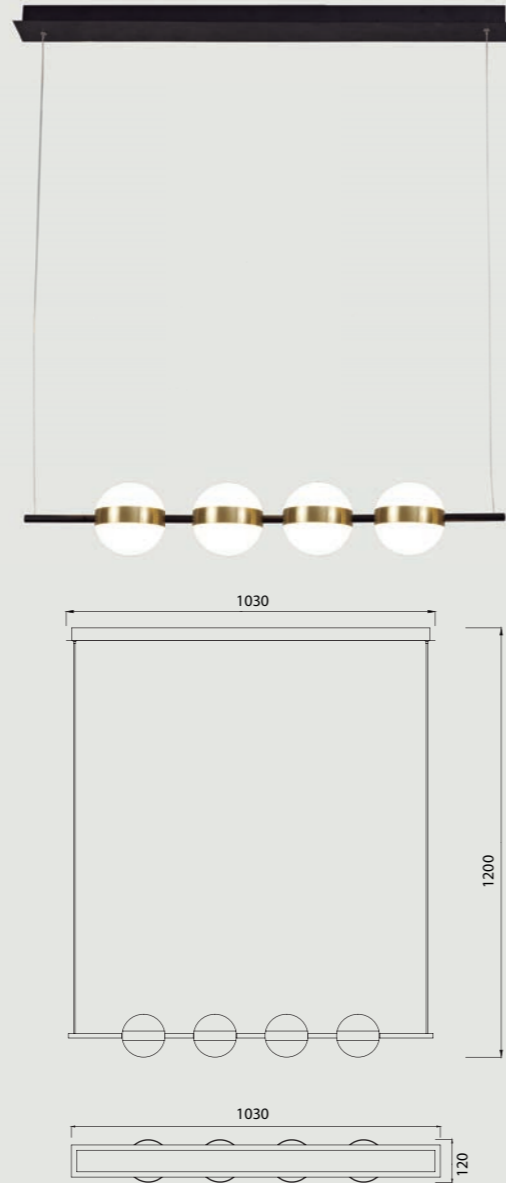

7160 Oro/Negro-Gold/Black
LED 32W 2400lm

7161 Oro/Negro-Gold/Black
LED 32W 2400lm

Metal/Acrílico-Metal/Acrylic 220-240V~50/60Hz CRI >80

7162 Oro/Negro-Gold/Black
LED 32W 2400lm

Metal/Acrílico-Metal/Acrylic 220-240V~50/60Hz CRI >80

CUBA
3000K

Aplique/Sobremesa-Wall Lamp/Table Lamp

7163 Oro/Negro-Gold/Black
LED 8W 600lm

7164 Oro/Negro-Gold/Black
LED 8W 600lm

Metal/Acrílico-Metal/Acrylic 220-240V~50/60Hz CRI >80

7162
7163
7164

CUBA