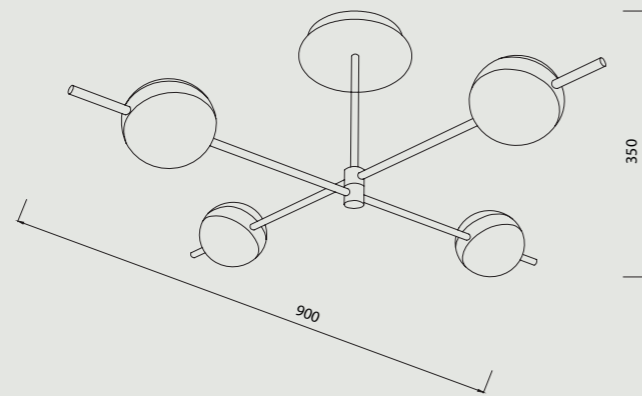

7160 Oro/Negro-Gold/Black
LED 32W 2400lm

7161 Oro/Negro-Gold/Black
LED 32W 2400lm

Metal/Acrílico-Metal/Acrylic 220-240V~50/60Hz CRI >80

7162 Oro/Negro-Gold/Black
LED 32W 2400lm

Metal/Acrílico-Metal/Acrylic 220-240V~50/60Hz CRI >80

CUBA
3000K

Aplique/Sobremesa-Wall Lamp/Table Lamp

7163 Oro/Negro-Gold/Black
LED 8W 600lm

7164 Oro/Negro-Gold/Black
LED 8W 600lm

Metal/Acrílico-Metal/Acrylic 220-240V~50/60Hz CRI >80

7162
7163
7164

CUBA