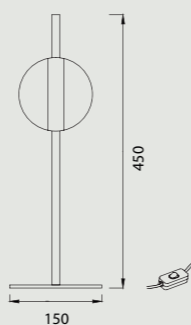

7160 Oro/Negro-Gold/Black
LED 32W 2400lm

7161 Oro/Negro-Gold/Black
LED 32W 2400lm

Metal/Acrílico-Metal/Acrylic 220-240V~50/60Hz CRI >80

7162 Oro/Negro-Gold/Black
LED 32W 2400lm

Metal/Acrílico-Metal/Acrylic 220-240V~50/60Hz CRI >80

CUBA
3000K

Aplique/Sobremesa-Wall Lamp/Table Lamp

7163 Oro/Negro-Gold/Black
LED 8W 600lm

7164 Oro/Negro-Gold/Black
LED 8W 600lm

Metal/Acrílico-Metal/Acrylic 220-240V~50/60Hz CRI >80

7162
7163
7164

CUBA