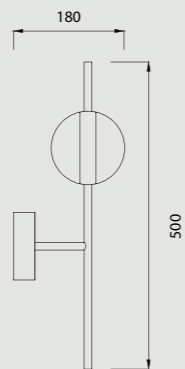

7160 Oro/Negro-Gold/Black
LED 32W 2400lm

7161 Oro/Negro-Gold/Black
LED 32W 2400lm

Metal/Acrílico-Metal/Acrylic 220-240V~50/60Hz CRI >80

7162 Oro/Negro-Gold/Black
LED 32W 2400lm

Metal/Acrílico-Metal/Acrylic 220-240V~50/60Hz CRI >80

CUBA
3000K

Aplique/Sobremesa-Wall Lamp/Table Lamp

7163 Oro/Negro-Gold/Black
LED 8W 600lm

7164 Oro/Negro-Gold/Black
LED 8W 600lm

Metal/Acrílico-Metal/Acrylic 220-240V~50/60Hz CRI >80

7162
7163
7164

CUBA