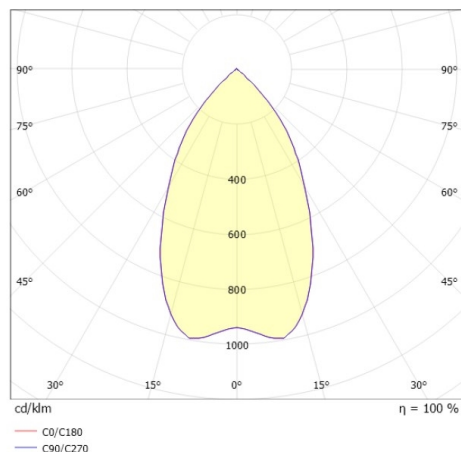

DRAWING

TECHNICAL DETAILS

System perform. [W]	18
Bulb type	LED
Luminous flux [lm]	1410
Current sec. [mA]	600
Colour temp. [K]	2700/3000K
CRI	>90
UGR	<28
Optics	lens
Converter	with converter
Light output	direct
Beam angle [°]	60°
Voltage [V]	220-240V 50Hz
Material	aluminium

Length [mm]	900
Width [mm]	70
Height [mm]	245
Pendant length [mm]	2500
IP protection class	IP20
Voltage class	protection cl. I
Net weight [kg]	1,50

Colour lamp	black coffee
RAL	9005
Colour adapter/ceiling base	black
EAN-Number	9010870534766
Energy efficiency cl.	F
No. of luminaires B16A	77

LIGHT DISTRIBUTION CURVE

The values are rated values. Power and luminous flux are initially subject to a tolerance of +/- 10%. Colour temperature tolerance: +/- 150 K. The values apply to an ambient temperature of 25°C unless otherwise specified.