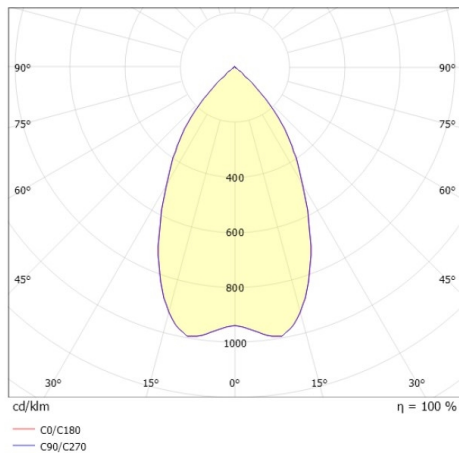

## DRAWING

## TECHNICAL DETAILS

System perform. [W]	25
Bulb type	LED
Luminous flux [lm]	1880
Current sec. [mA]	600
Colour temp. [K]	2700/3000K
CRI	>90
UGR	<28
Optics	lens
Converter	with converter
Light output	direct
Beam angle [°]	60°
Voltage [V]	220-240V 50Hz
Material	aluminium

Length [mm]	1150
Width [mm]	60
Height [mm]	90
Pendant length [mm]	2500
IP protection class	IP20
Voltage class	protection cl. I
Net weight [kg]	3,00

Colour lamp	black coffee
RAL	9005
Colour adapter/ceiling base	black
EAN-Number	9010870534759
Energy efficiency cl.	F
No. of luminaires B16A	77

## LIGHT DISTRIBUTION CURVE

The values are rated values. Power and luminous flux are initially subject to a tolerance of +/- 10%. Colour temperature tolerance: +/- 150 K. The values apply to an ambient temperature of 25°C unless otherwise specified.