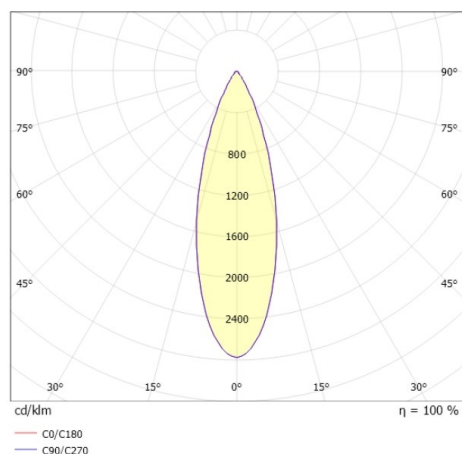

## MEYJO

222-00051

MEYJO F FLOOR LAMP made of aluminium, black, similar to RAL 9005, beam 28°, light output direct, tilting 70, with converter, dimmability: sensor, IP20

## DRAWING

## LIGHT DISTRIBUTION CURVE

## TECHNICAL DETAILS

System perform. [W]	9
Bulb type	LED
Luminous flux [lm]	450
Colour temp. [K]	2700K
CRI	>90
Converter	with converter
Dimming	sensor
Light output	direct
Beam angle [°]	28°
Voltage [V]	220-240V 50/60Hz
Material	aluminium
Length [mm]	250
Height [mm]	1400
Diameter [mm]	25
IP protection class	IP20
Voltage class	protection cl. II
Net weight [kg]	3,40
Colour lamp	black
RAL	9005
EAN-Number	9010870294240
Lifetime [h]	L80 B10 20 000
Energy efficiency cl.	E
No. of luminaires B16A	32