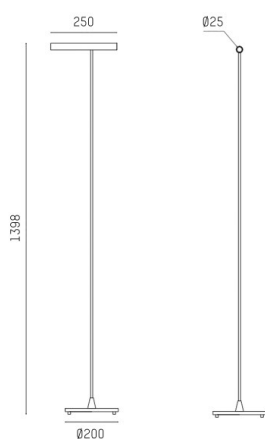

## MEYJO

222-00051

MEYJO F FLOOR LAMP made of aluminium, black, similar to RAL 9005, beam 28°, light output direct, tilting 70, with converter, dimmability: sensor, IP20

## DRAWING

## LIGHT DISTRIBUTION CURVE

## TECHNICAL DETAILS

System perform. [W]	9
Bulb type	LED
Luminous flux [lm]	450
Colour temp. [K]	2700K
CRI	>90
Converter	with converter
Dimming	sensor
Light output	direct
Beam angle [°]	28°
Voltage [V]	220-240V 50/60Hz
Material	aluminium
Length [mm]	250
Height [mm]	1400
Diameter [mm]	25
IP protection class	IP20
Voltage class	protection cl. II
Net weight [kg]	3,40
Colour lamp	black
RAL	9005
EAN-Number	9010870294240
Lifetime [h]	L80 B10 20 000
Energy efficiency cl.	E
No. of luminaires B16A	32